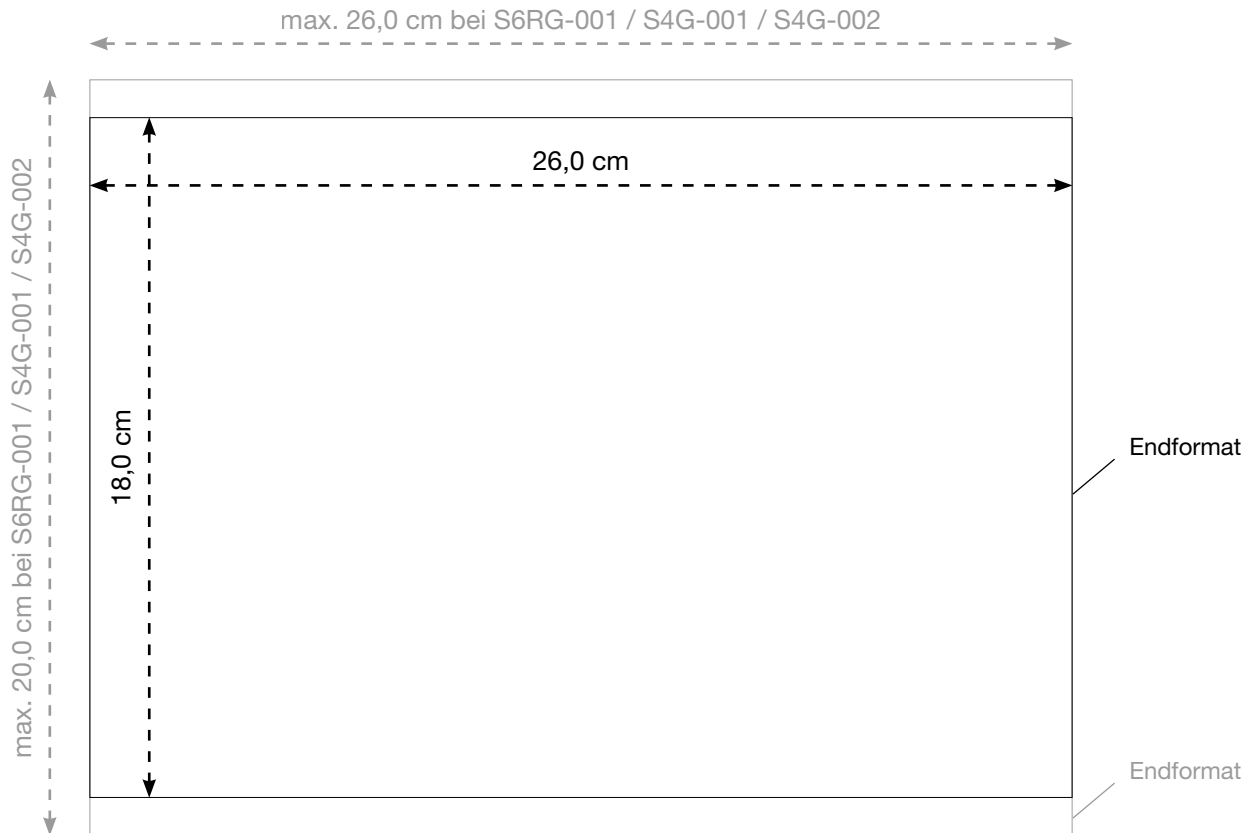

### MAX. DRUCKFLÄCHE

9,0 x 9,0 cm

9,0 x 9,0 cm

9,0 x 9,0 cm

9,0 x 9,0 cm

# AL-1283

Signalweste - COLOUR (S/M), schwarz

Rückseite

Maßstab 50%

### MAX. DRUCKFLÄCHE

26,0 x 18,0 cm  
26,0 x 18,0 cm  
26,0 x 20,0 cm  
26,0 x 20,0 cm  
520,0 cm<sup>2</sup>  
26,0 x 18,0 cm