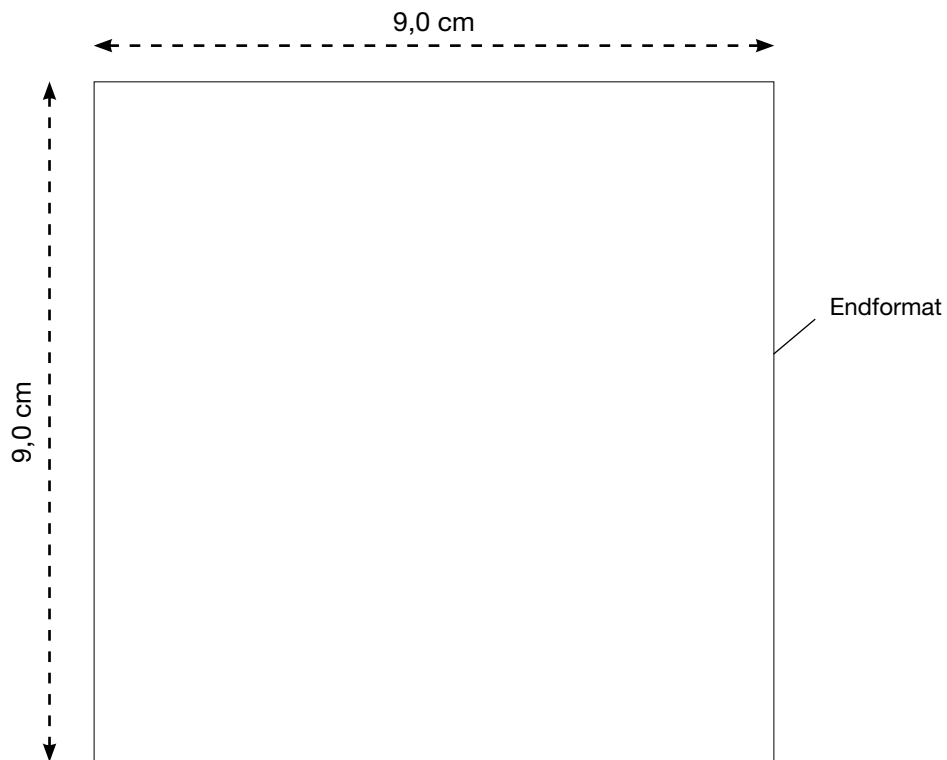

# AL-1278

Signalweste - COLOUR (S/M), rot

Vorderseite

Maßstab 100%

### MAX. DRUCKFLÄCHE

9,0 x 9,0 cm

9,0 x 9,0 cm

9,0 x 9,0 cm

9,0 x 9,0 cm

### MAX. DRUCKFLÄCHE

26,0 x 18,0 cm  
26,0 x 18,0 cm  
26,0 x 20,0 cm  
26,0 x 20,0 cm  
520,0 cm<sup>2</sup>  
26,0 x 18,0 cm